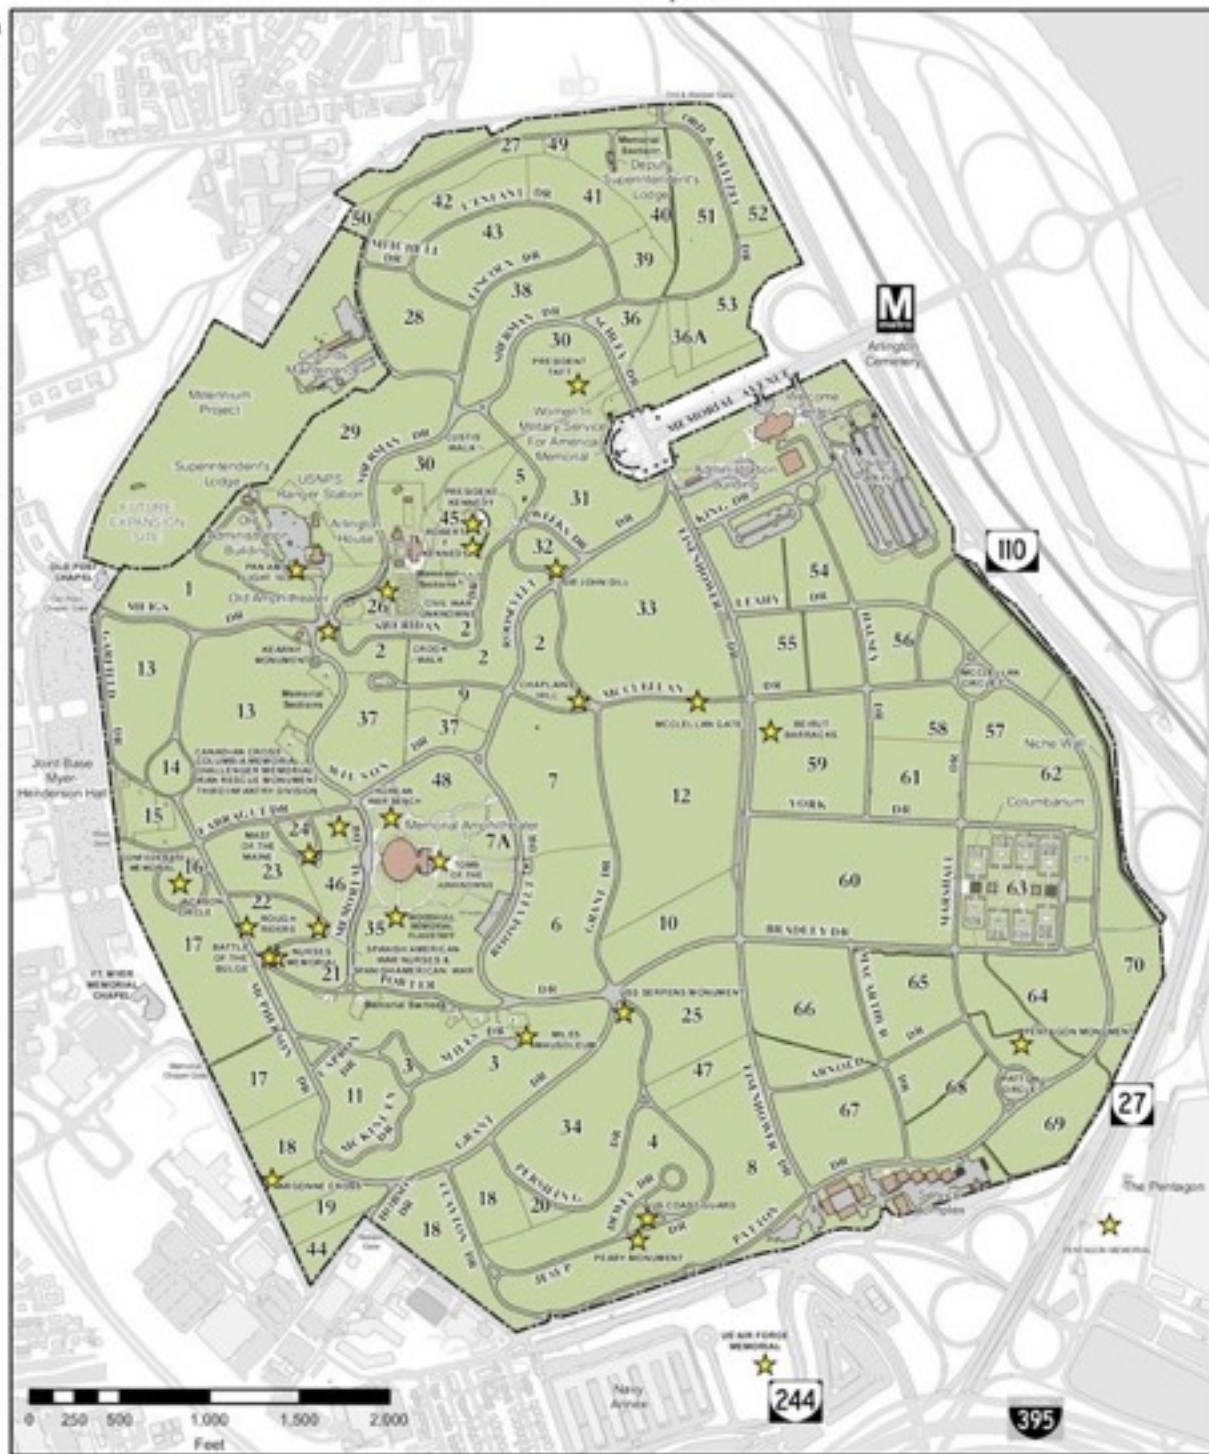

Arlington National Cemetery

Honor - Remember - Explore

Places Of Interest	Section
Argonne Cross (WWI)	18
Battle of the Bulge Memorial	21
Beirut Barracks	59
Canadian Cross of Sacrifice Memorial	46
Chaplains Hill and Monuments	2
Civil War Unknowns Monument	26
Coast Guard Memorial	4
Confederate Memorial	16
Iran Rescue Mission Monument	46
Korean War Contemplative Bench	48
Nurses Memorial	21
Pan Am Flight 103 Memorial Cairn	1
Pentagon Group Burial Marker	64
Rough Riders Memorial	22
Space Shuttle Challenger Memorial	46
Space Shuttle Columbia Memorial	46
Spanish-American War Memorial	22
Tomb of the Unknowns	48
USS Maine Memorial	24
USS Serpens Monument	34
Woodhull Memorial Flagstaff	35
Women in Military Service for America	31

Historical Figures	Section
Gregory "Pappy" Boyington	7A
General Omar Bradley	30
Frank Buckles	34
Admiral Richard E. Byrd	2
Abner Doubleday	1
Matthew Henson	8
Oliver Wendell Holmes Jr.	5
Admiral Grace Hopper	59
Daniel "Chappie" James	2
Senator Edward M. Kennedy	45
President John F. Kennedy	45
Robert F. Kennedy	45
Pierre Charles L'Enfant	2
Joe Louis (Barrow)	7A
General George C. Marshall	7
Thurgood Marshall	5
Anita Newcomb McGee	1
Audie Murphy	46
Admiral Robert Peary	8
General John J. Pershing	34
Major Walter Reed	3
President William Howard Taft	30
George Westinghouse	2